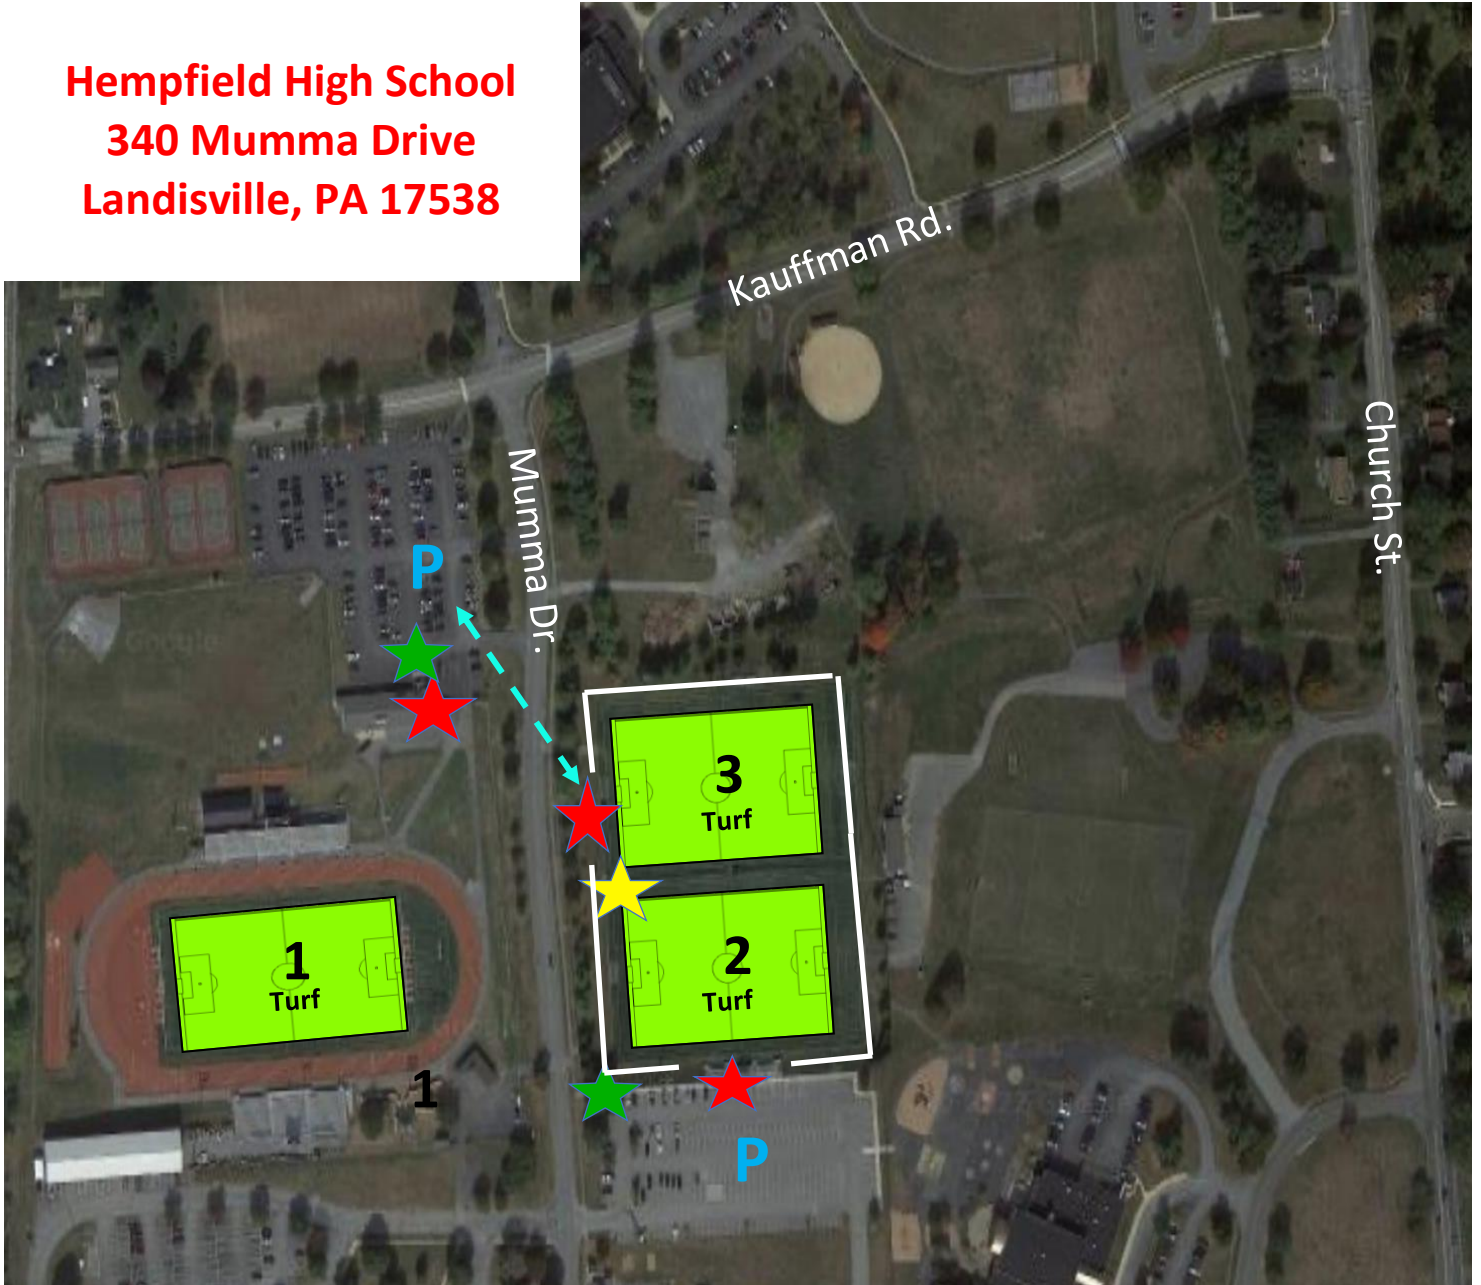

**Hempfield High School
340 Mumma Drive
Landisville, PA 17538**

Facility Rules:

- Park only in designated areas and spaces.
- No pets allowed
- No smoking
- No alcohol

USE THE STADIUM LOT ONLY.

 = Site HQ / ATC

 = Restrooms

 = Field Entrance