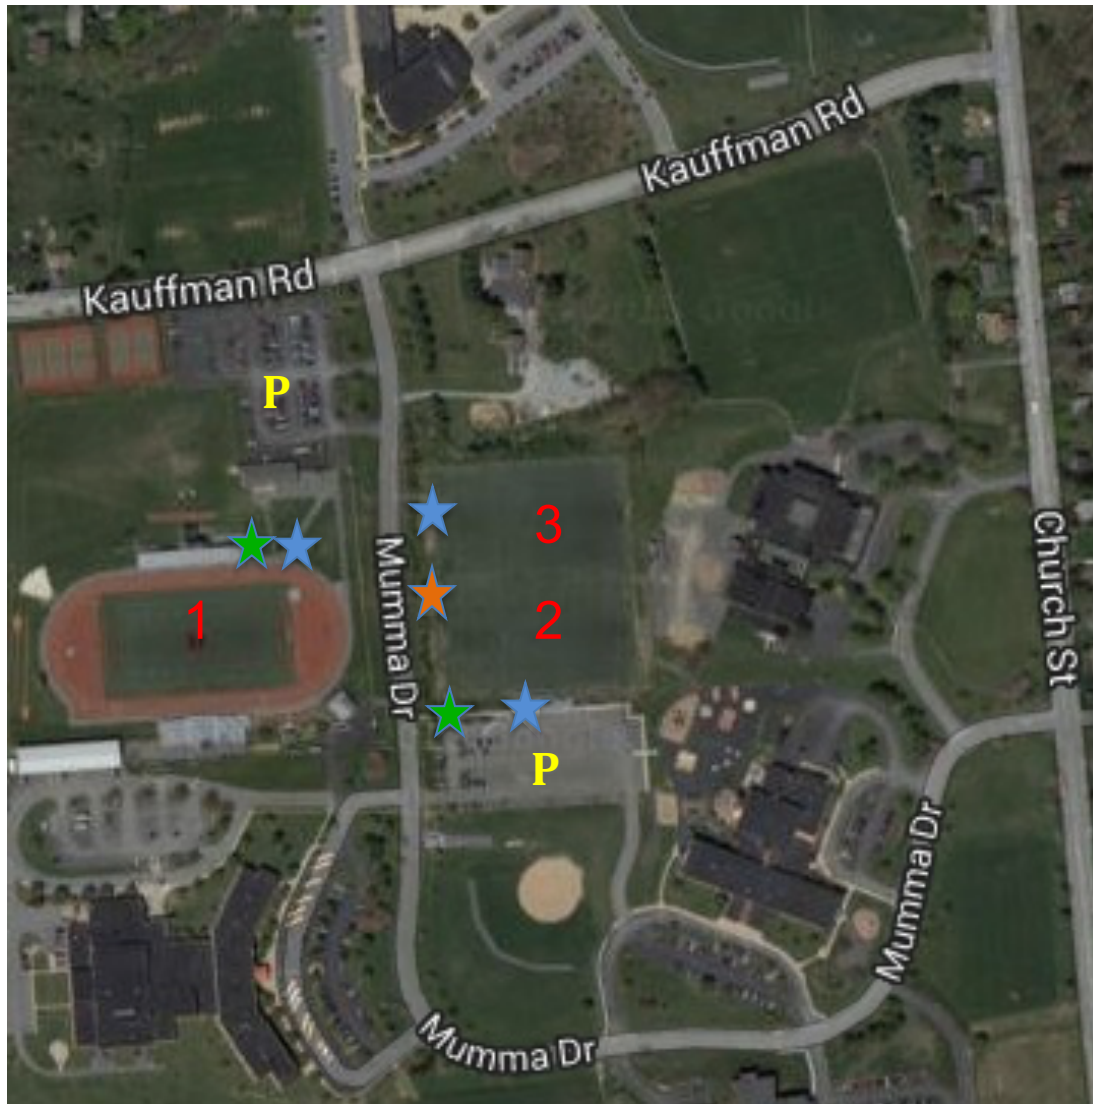

**Hempfield High School  
340 Mumma Drive  
Landisville, PA 17538**

**Rules:**

- Spectators must stay in their designated viewing areas, opposite the sidelines of the team benches
- No pets allowed.
- No smoking.
- No alcohol.
- Park only in designated spaces.

**Fields:**

- All fields are 11v11 size.
- All fields are synthetic turf

★ = Indicates an entrance point to the fields.

★ = Indicates a portable restroom facility.

★ = Indicates the site HQ Tent and ATC