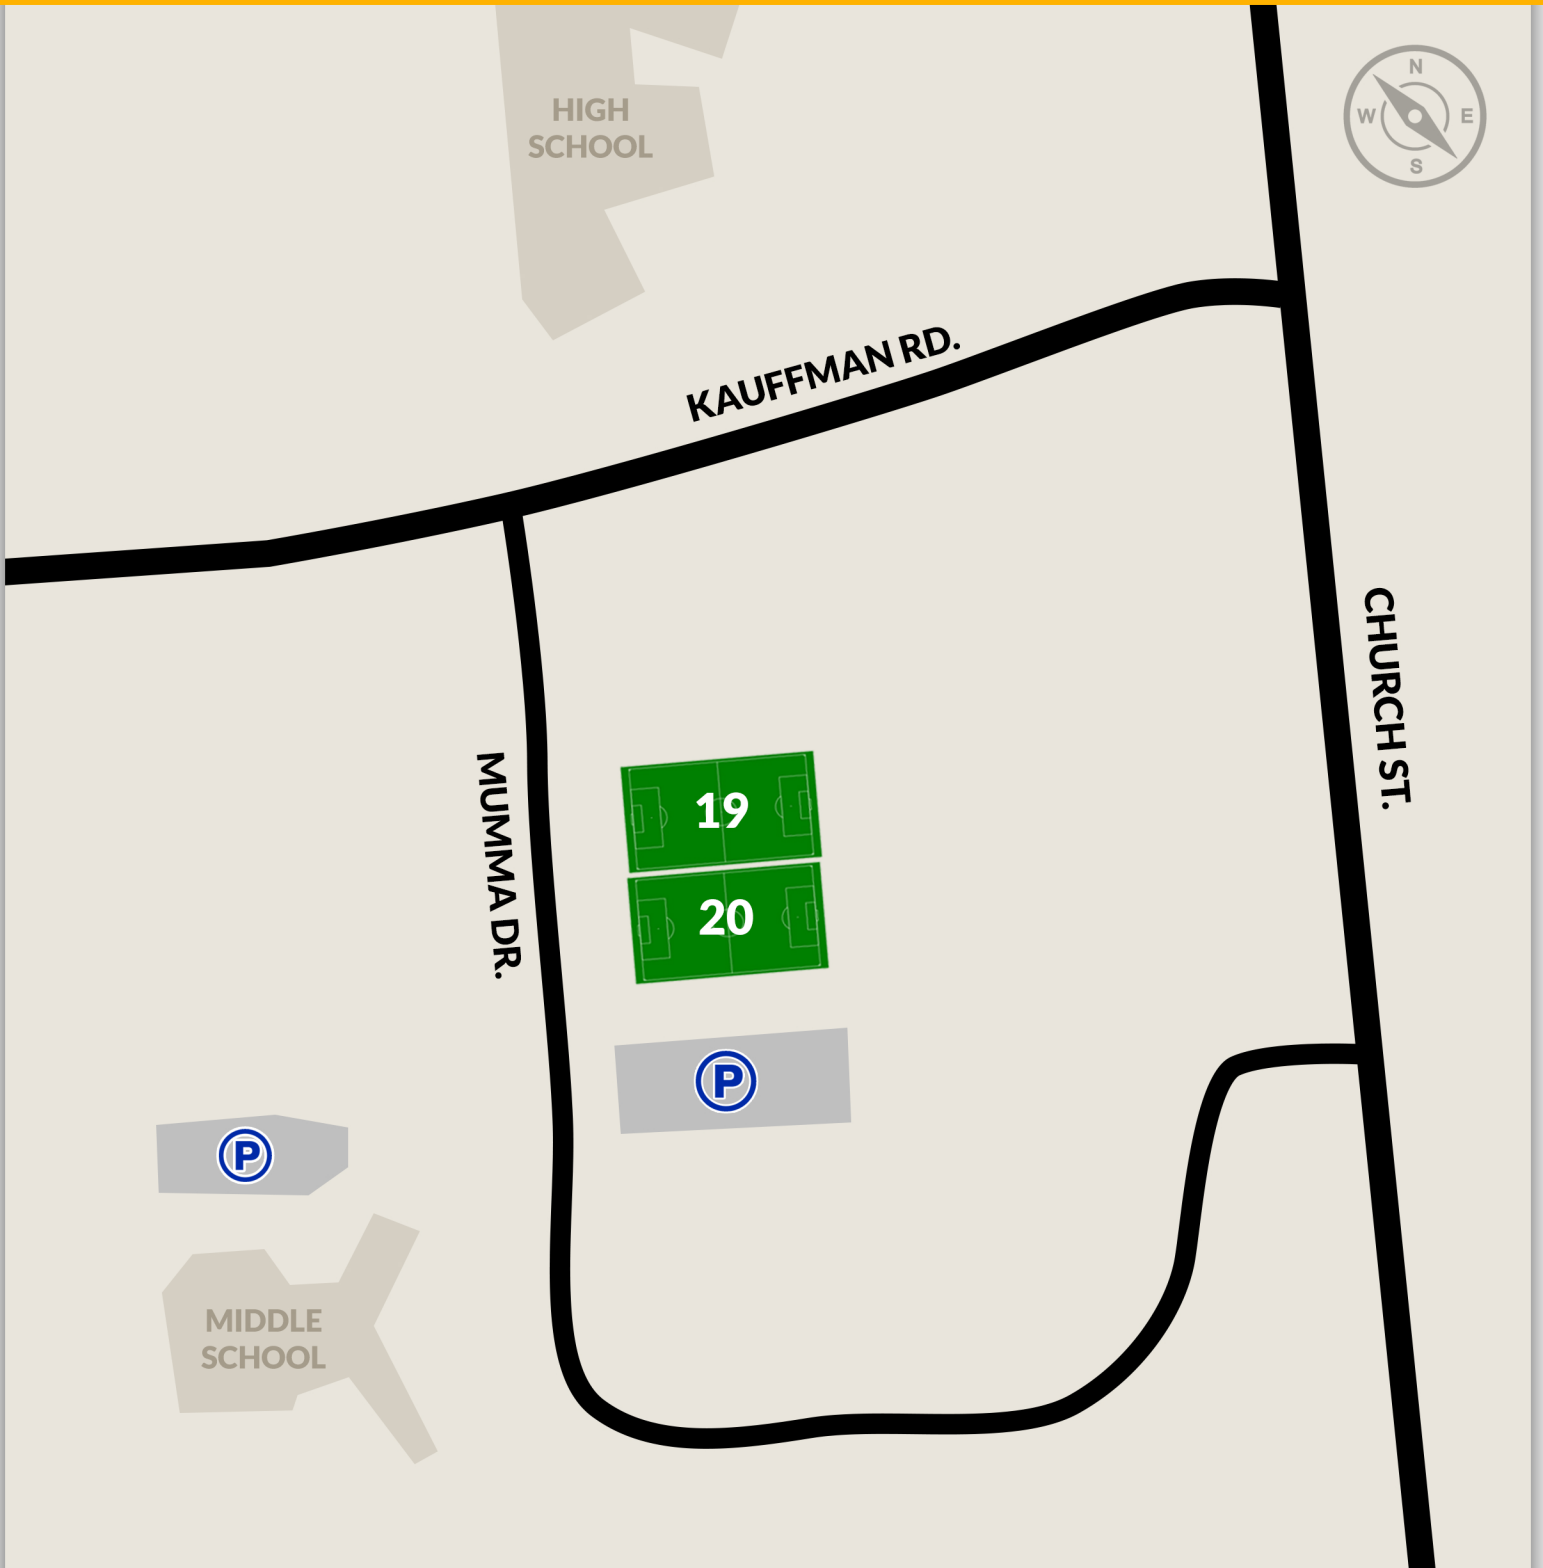

HEMPFIELD QUAD

320 Mumma Dr.
Landisville, PA 17538

SOCCER PITCH

PARKING

RESTROOMS