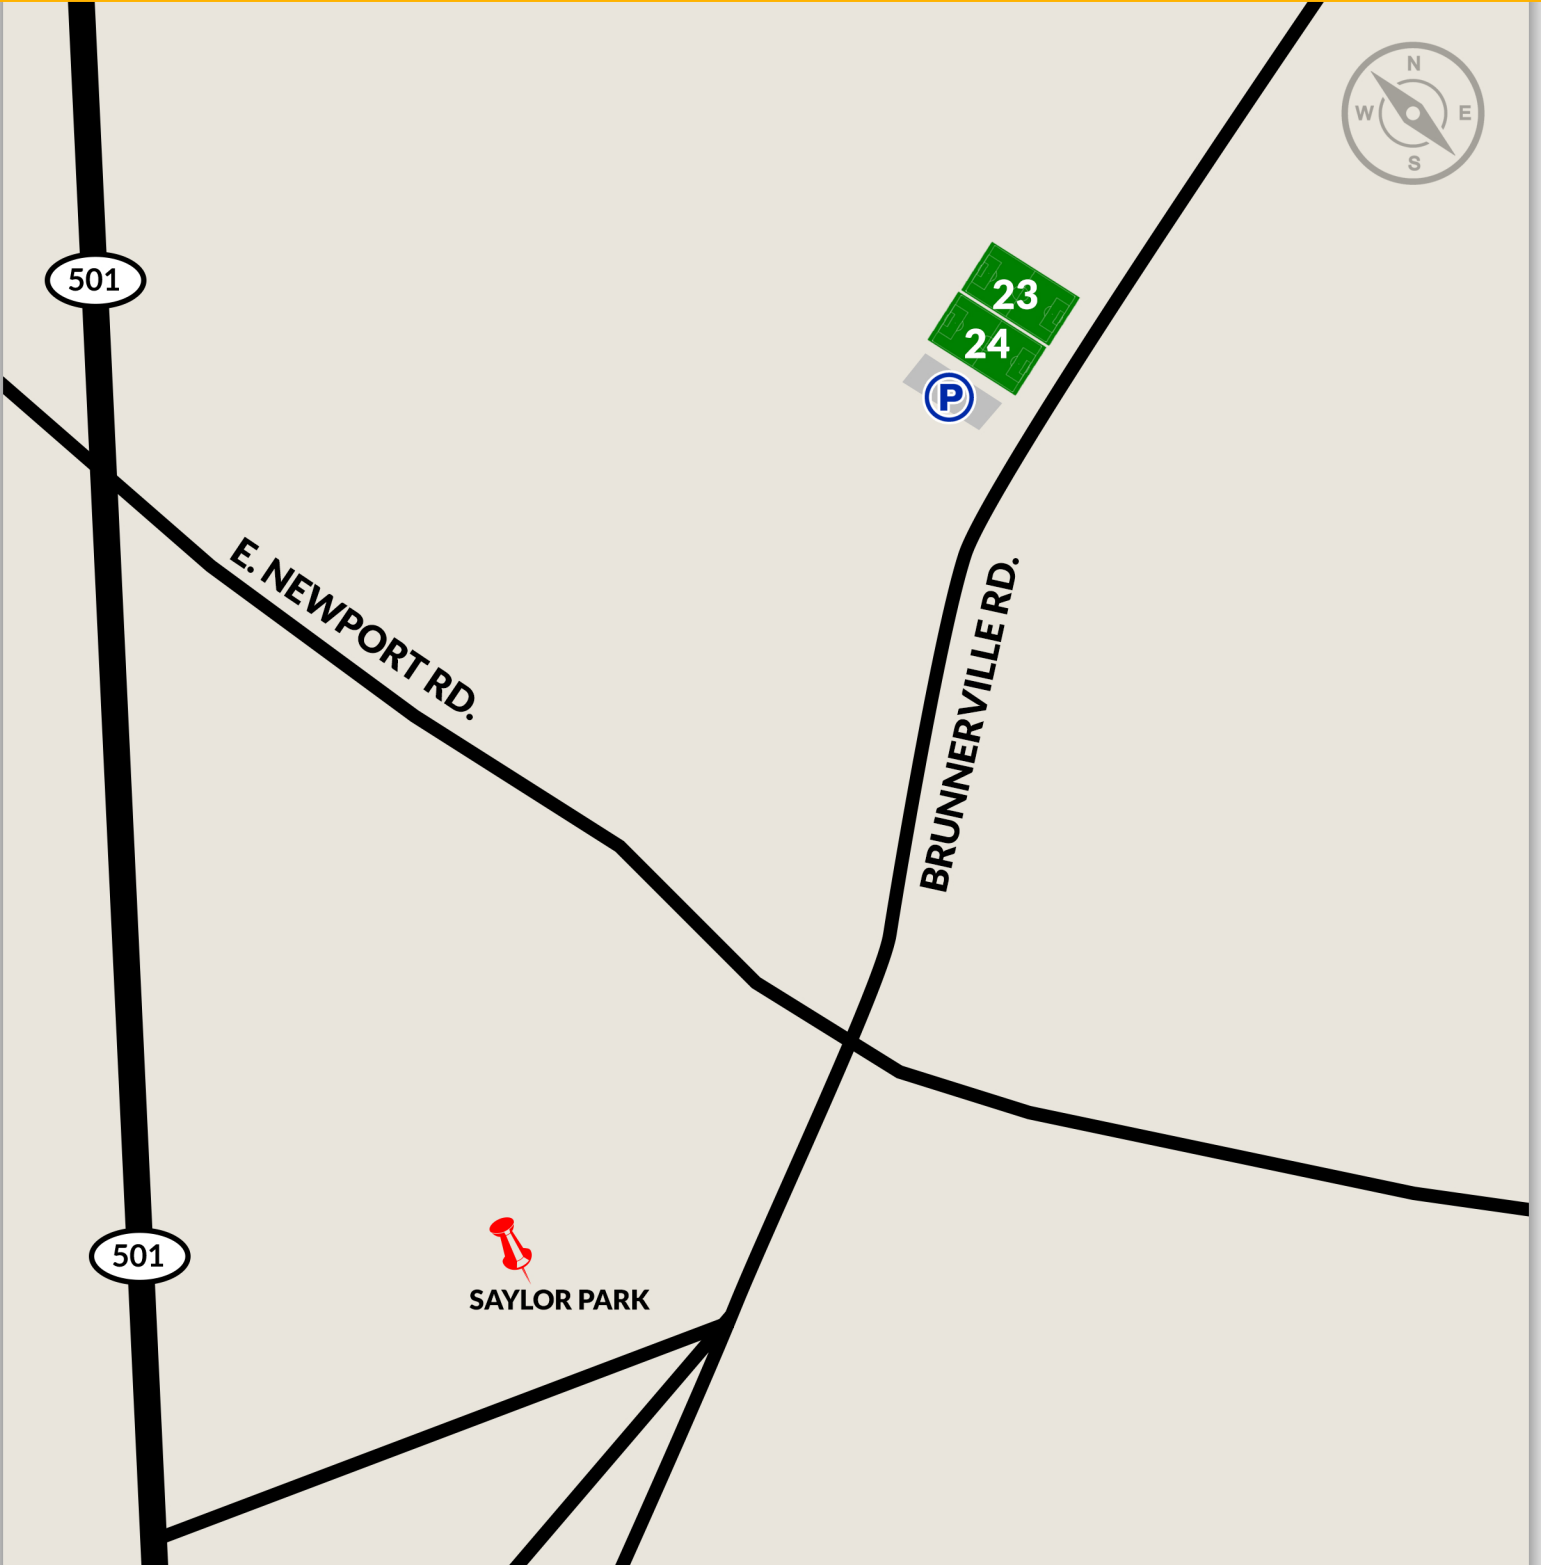

GERHART

910 Brunnerville Rd.
Lititz, PA 17543

SOCCER PITCH

PARKING

RESTROOMS