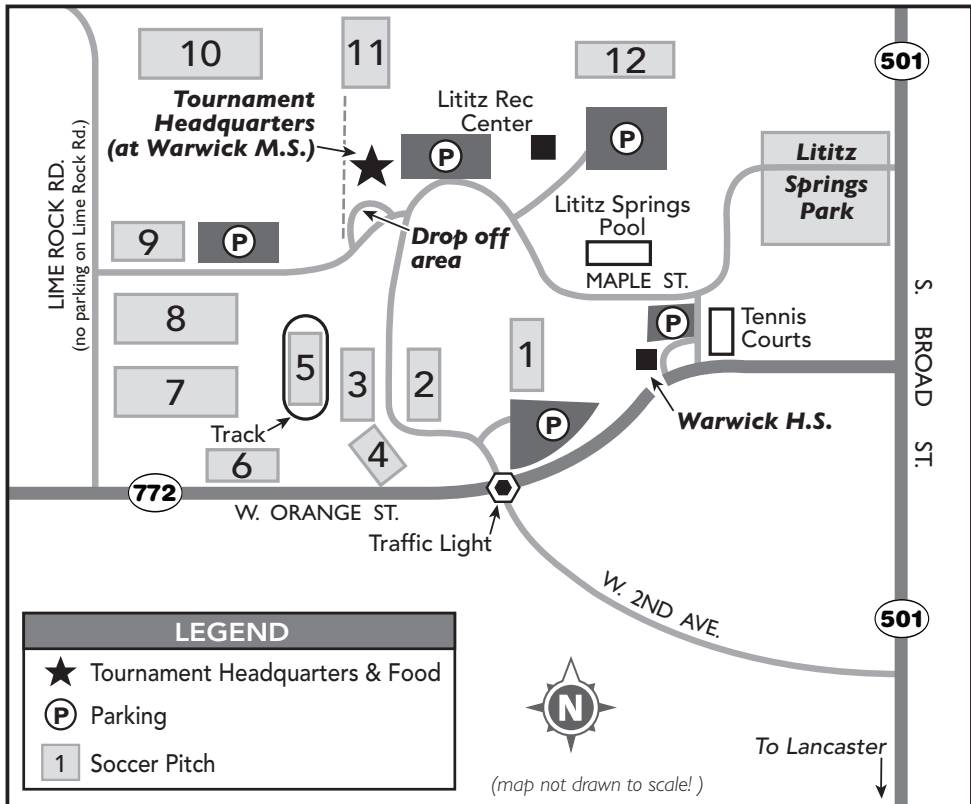

# WARWICK MIDDLE SCHOOL COMPLEX

Middle School Address: 401 West Maple Street Lititz, PA 17543