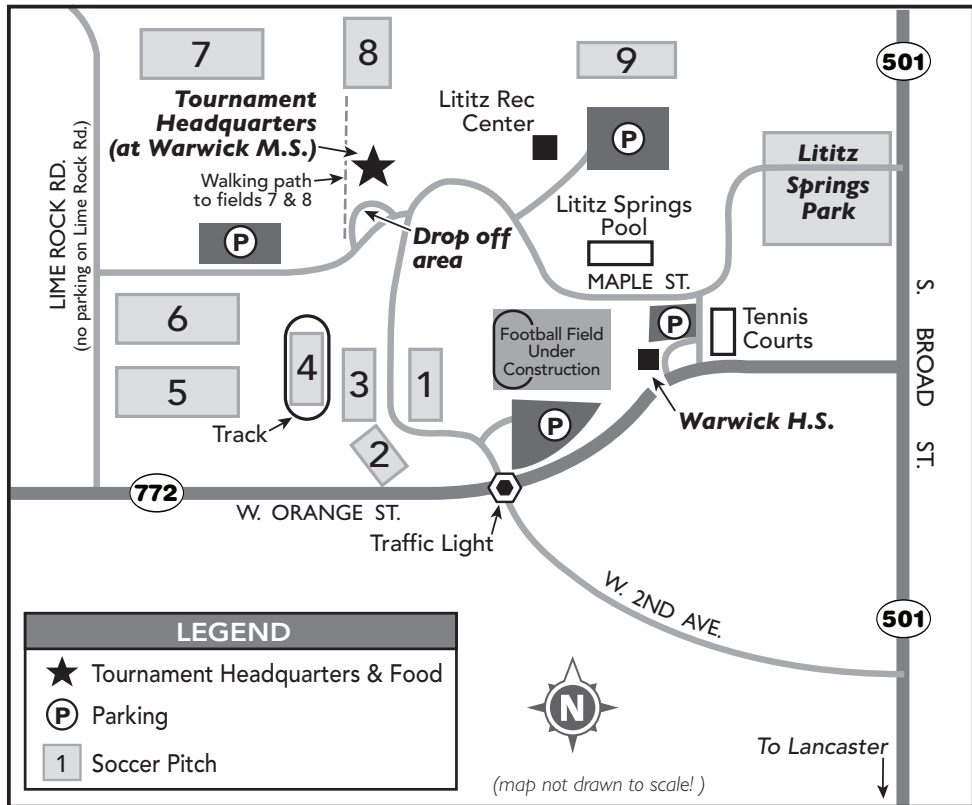

WARWICK MIDDLE SCHOOL COMPLEX

Middle School Address: 401 West Maple Street Lititz, PA 17543