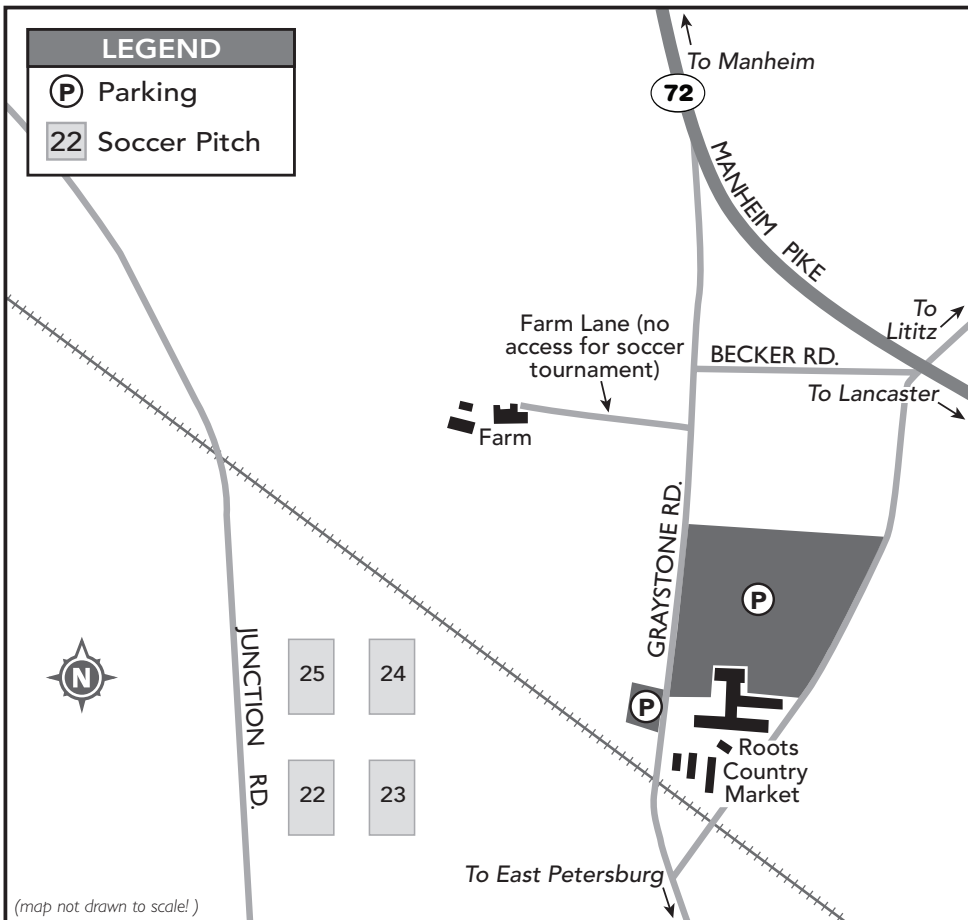

SPORTING VALLEY/HUMMER FIELDS

LEGEND

 Parking

 Soccer Pitch

(map not drawn to scale!)

Parking Lots at Root's Country Market: 705 Graystone Rd. Manheim, PA 17545