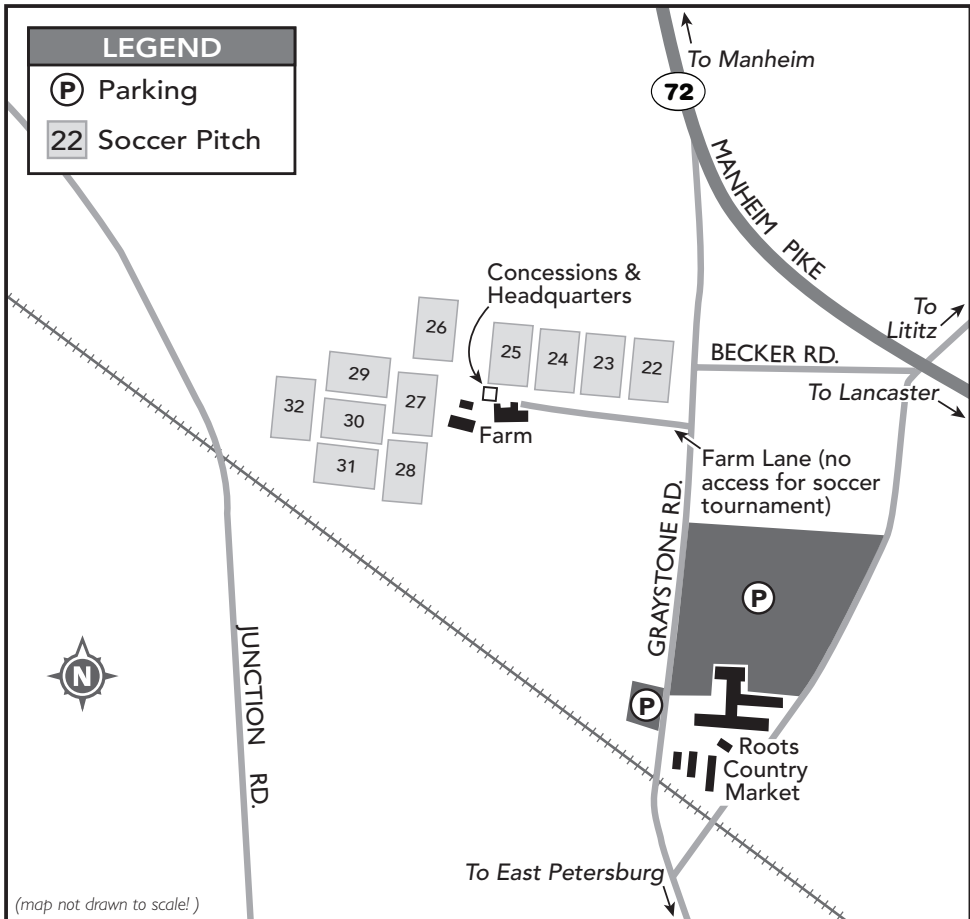

SPORTING VALLEY/HUMMER FIELDS

(map not drawn to scale!)

Parking Lots at Root's Country Market: 705 Graystone Rd. Manheim, PA 17545