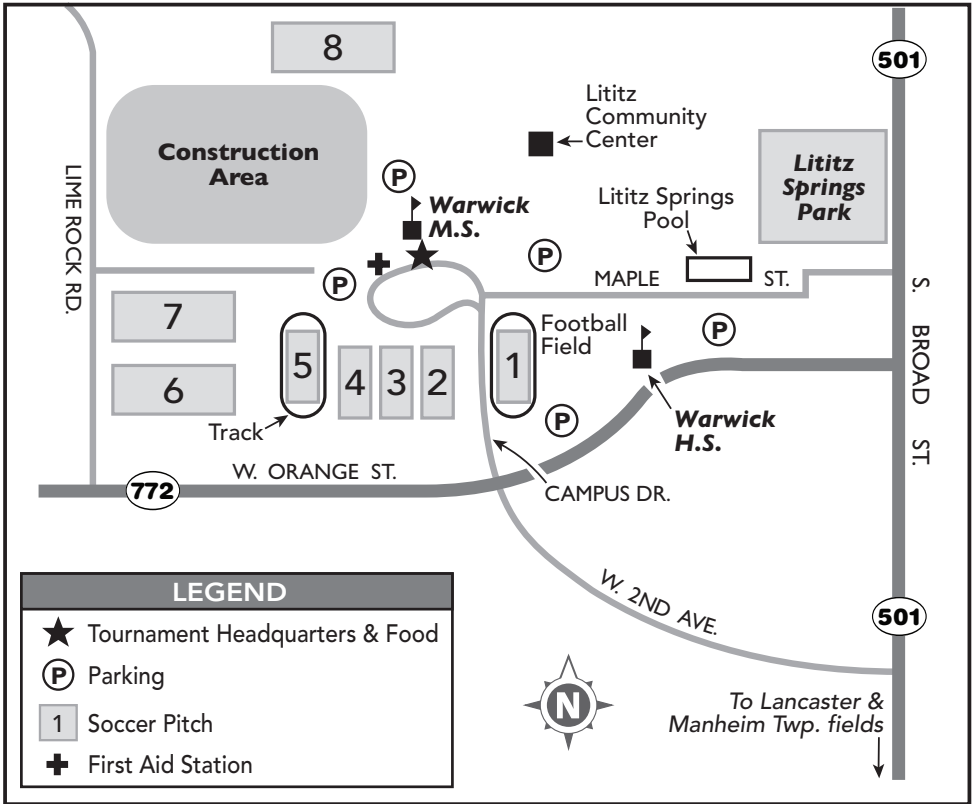

TOURNAMENT HEADQUARTERS & FIELDS 1-8

(map not drawn to scale!)

Middle School Address:
401 West Maple Street
Lititz, PA 17543

FORNEY FIELDS (FIELDS 12-17)

36 Church Street Rothsville, PA 17543-3036