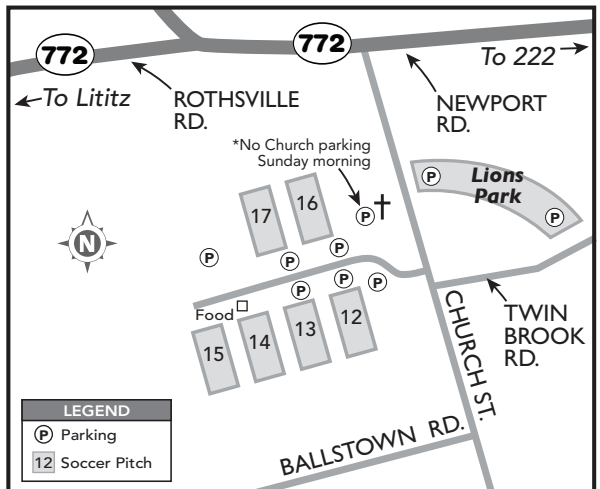

TOURNAMENT HEADQUARTERS & FIELDS 1-8

(map not drawn to scale!)

Middle School Address:
401 West Maple Street
Lititz, PA 17543

FORNEY FIELDS (FIELDS 12-17)

36 Church Street Rothsville, PA 17543-3036