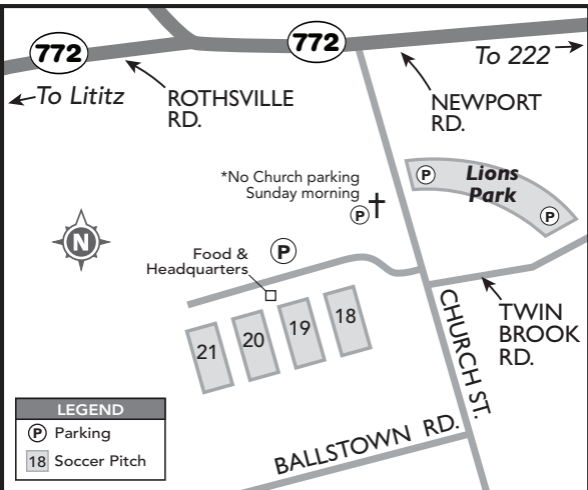

# FORNEY POLO FIELDS

36 Church Street Rothsville, PA 17543-3036